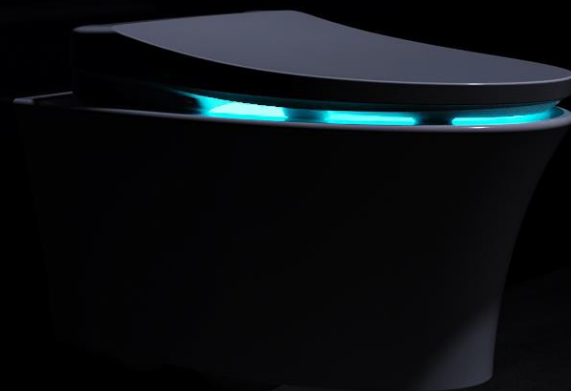

# NIGHT LIGHT

The most elegant night light.

Gentle glow guides you through  
the dark while  
maintaining your circadian cycle.

Tuneable tone and brightness  
with a  
smart lighting suite.