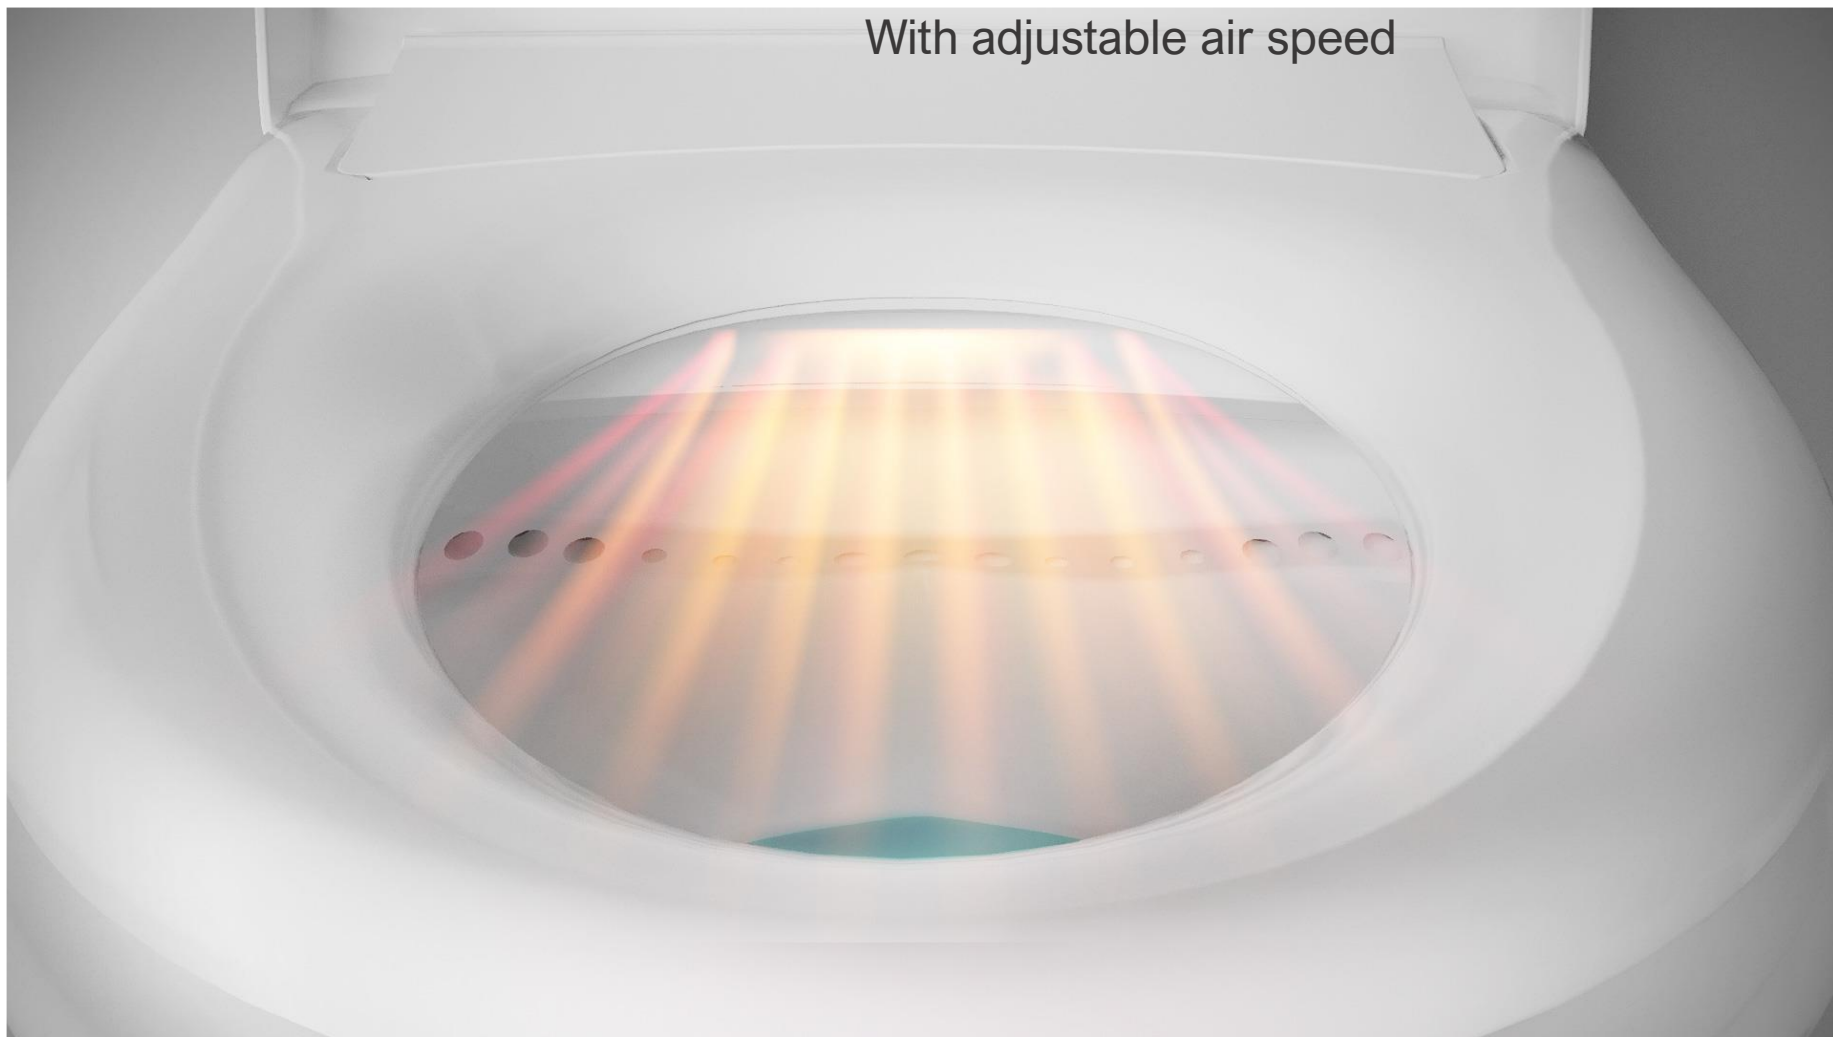

# WARM-AIR DRYING SYSTEM

With adjustable air speed

**CLEANLINESS**

**STAINLESS STEEL WAND UV SANITIZATION**

Stainless steel wand automatically cleaned  
with UV light every 24 hours.

**CLEANLINESS**

A Gentle front wash especially designed for superior hygiene for women and elderly citizens and a soft rear wash for everyone's convenience