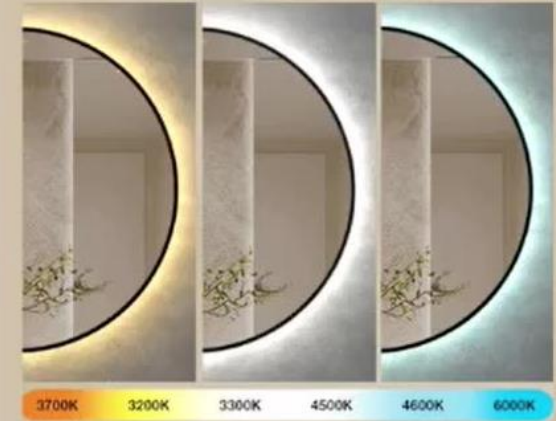

YOUR PERSONALISED INTEGRATED LED LIGHTS

- Play from a range of colour change with intensity adjustment
- The multi coloured lights built into the mirror can be adjusted between warm and cool hues to creates the perfect ambience