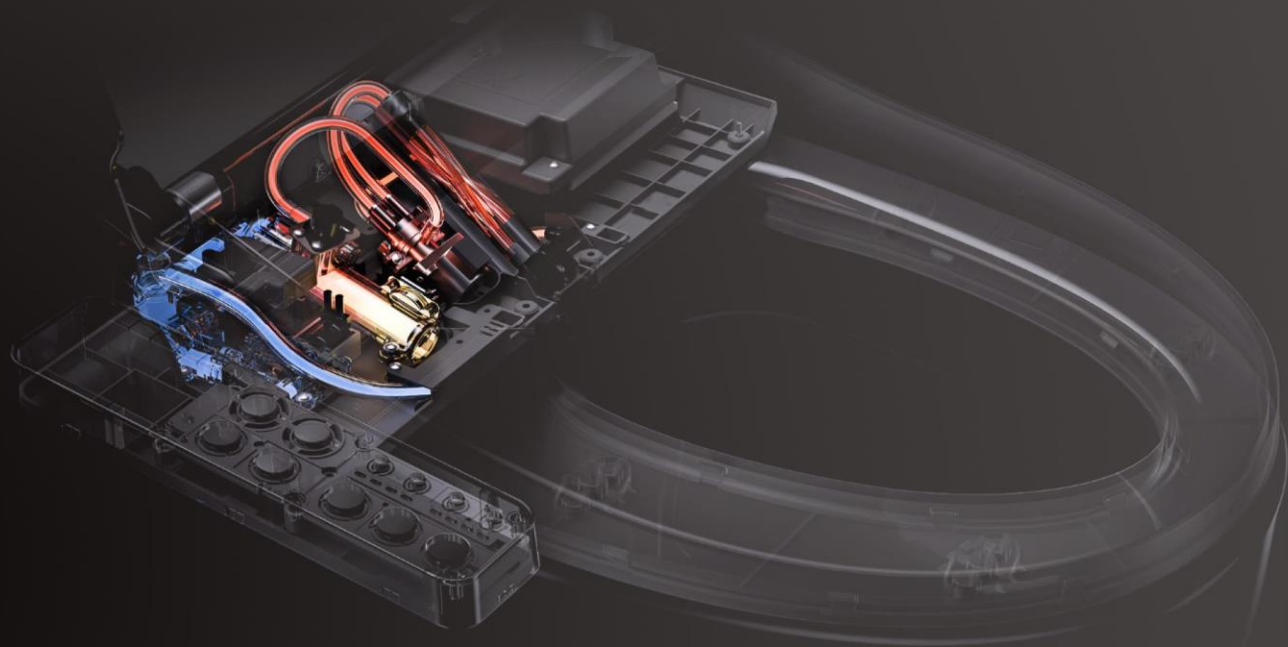

CONVENIENCE

INSTANT WATER HEATER TECH

- Faster, smaller, and more sustainable with **instant warm water**.
- Leveraged water heater component from Numi 2.0, saving up to 40% of space.