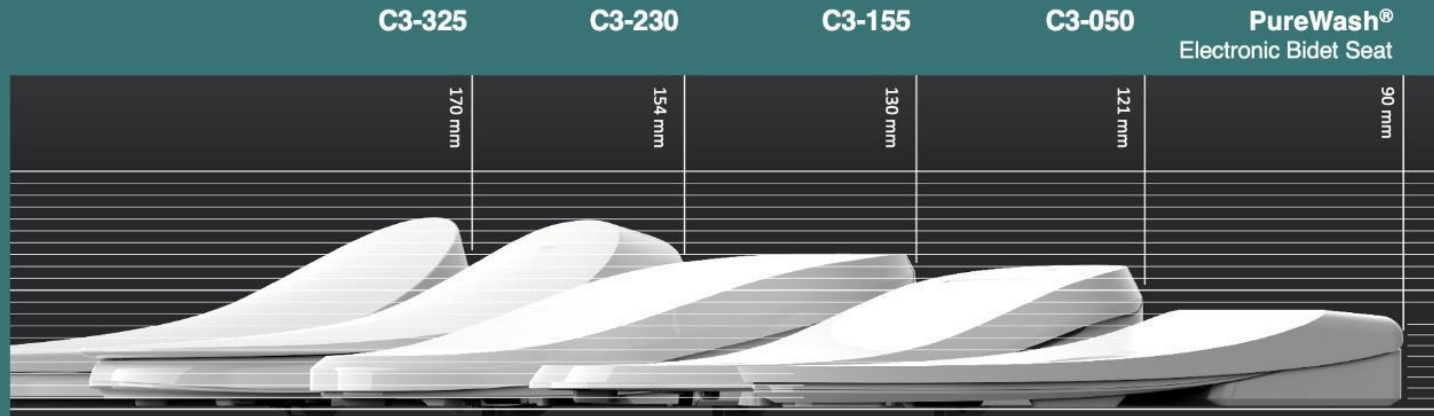

SLIMMEST BIDET SEAT, EVER

35% SLIMMER
than prior full feature C3-230