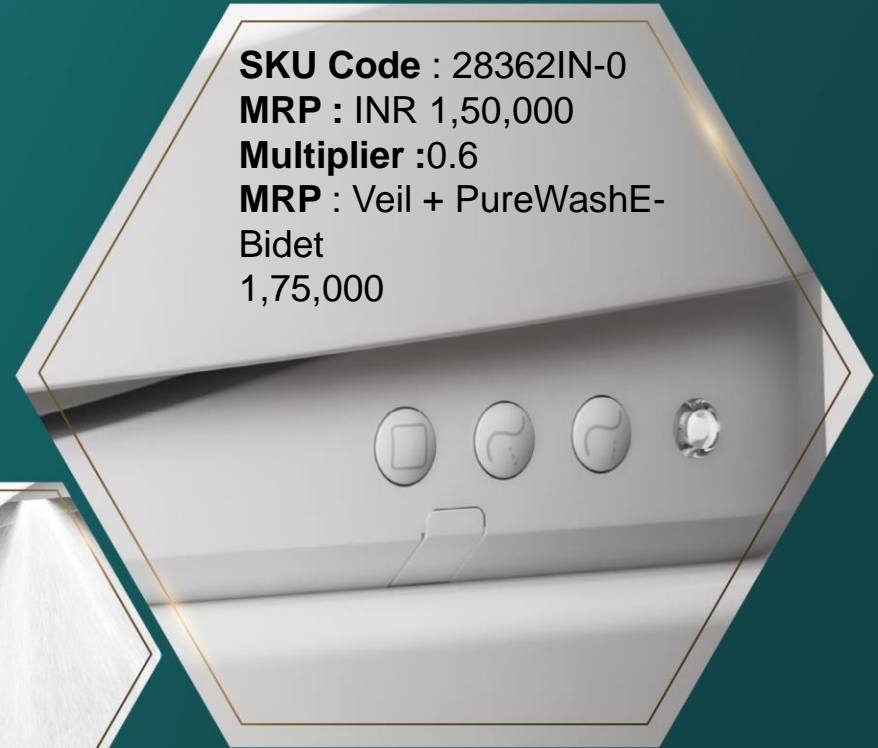

# 4 INDUSTRY LEADING FEATURES

UV Sanitisation

Auto Open  
& Close

Pre-Use Bowl Mist

**SKU Code** : 28362IN-0  
**MRP** : INR 1,50,000  
**Multiplier** :0.6  
**MRP** : Veil + PureWashE-  
Bidet  
1,75,000