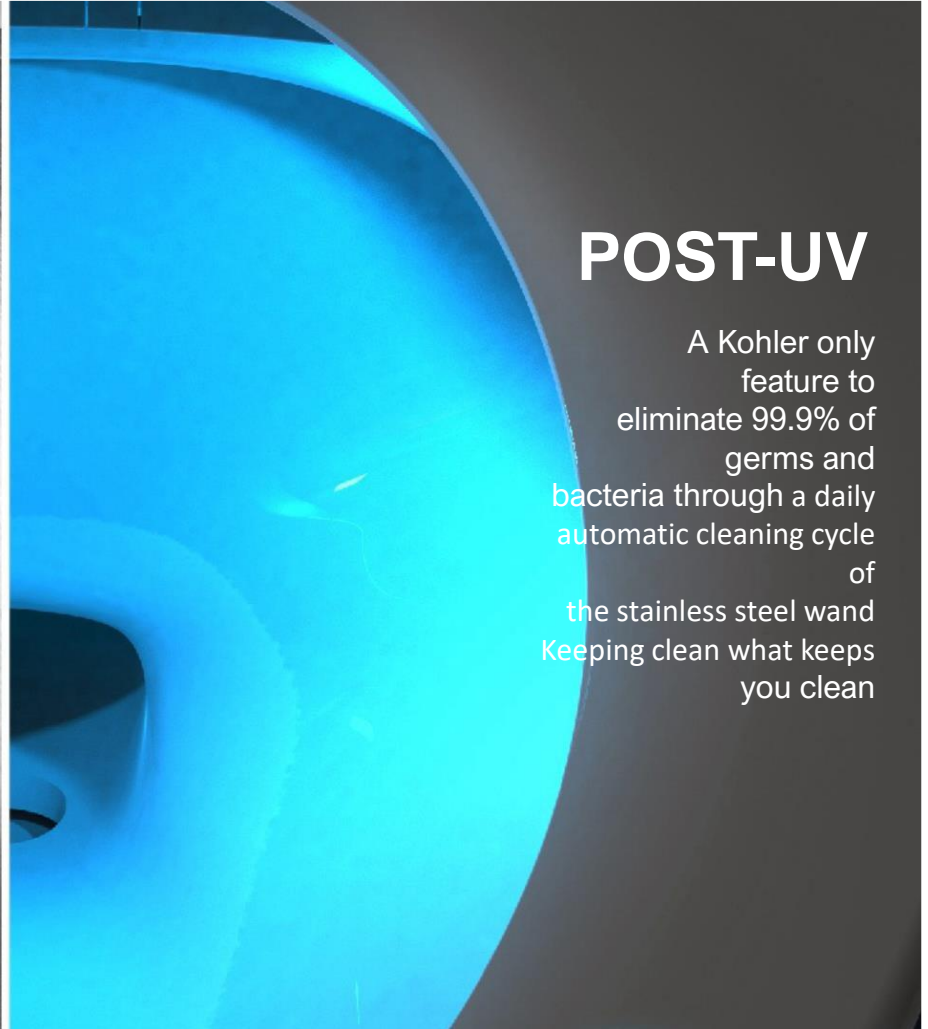

**POST-UV**

A Kohler only feature to eliminate 99.9% of germs and bacteria through a daily automatic cleaning cycle of the stainless steel wand. Keeping clean what keeps you clean

CONVENIENCE